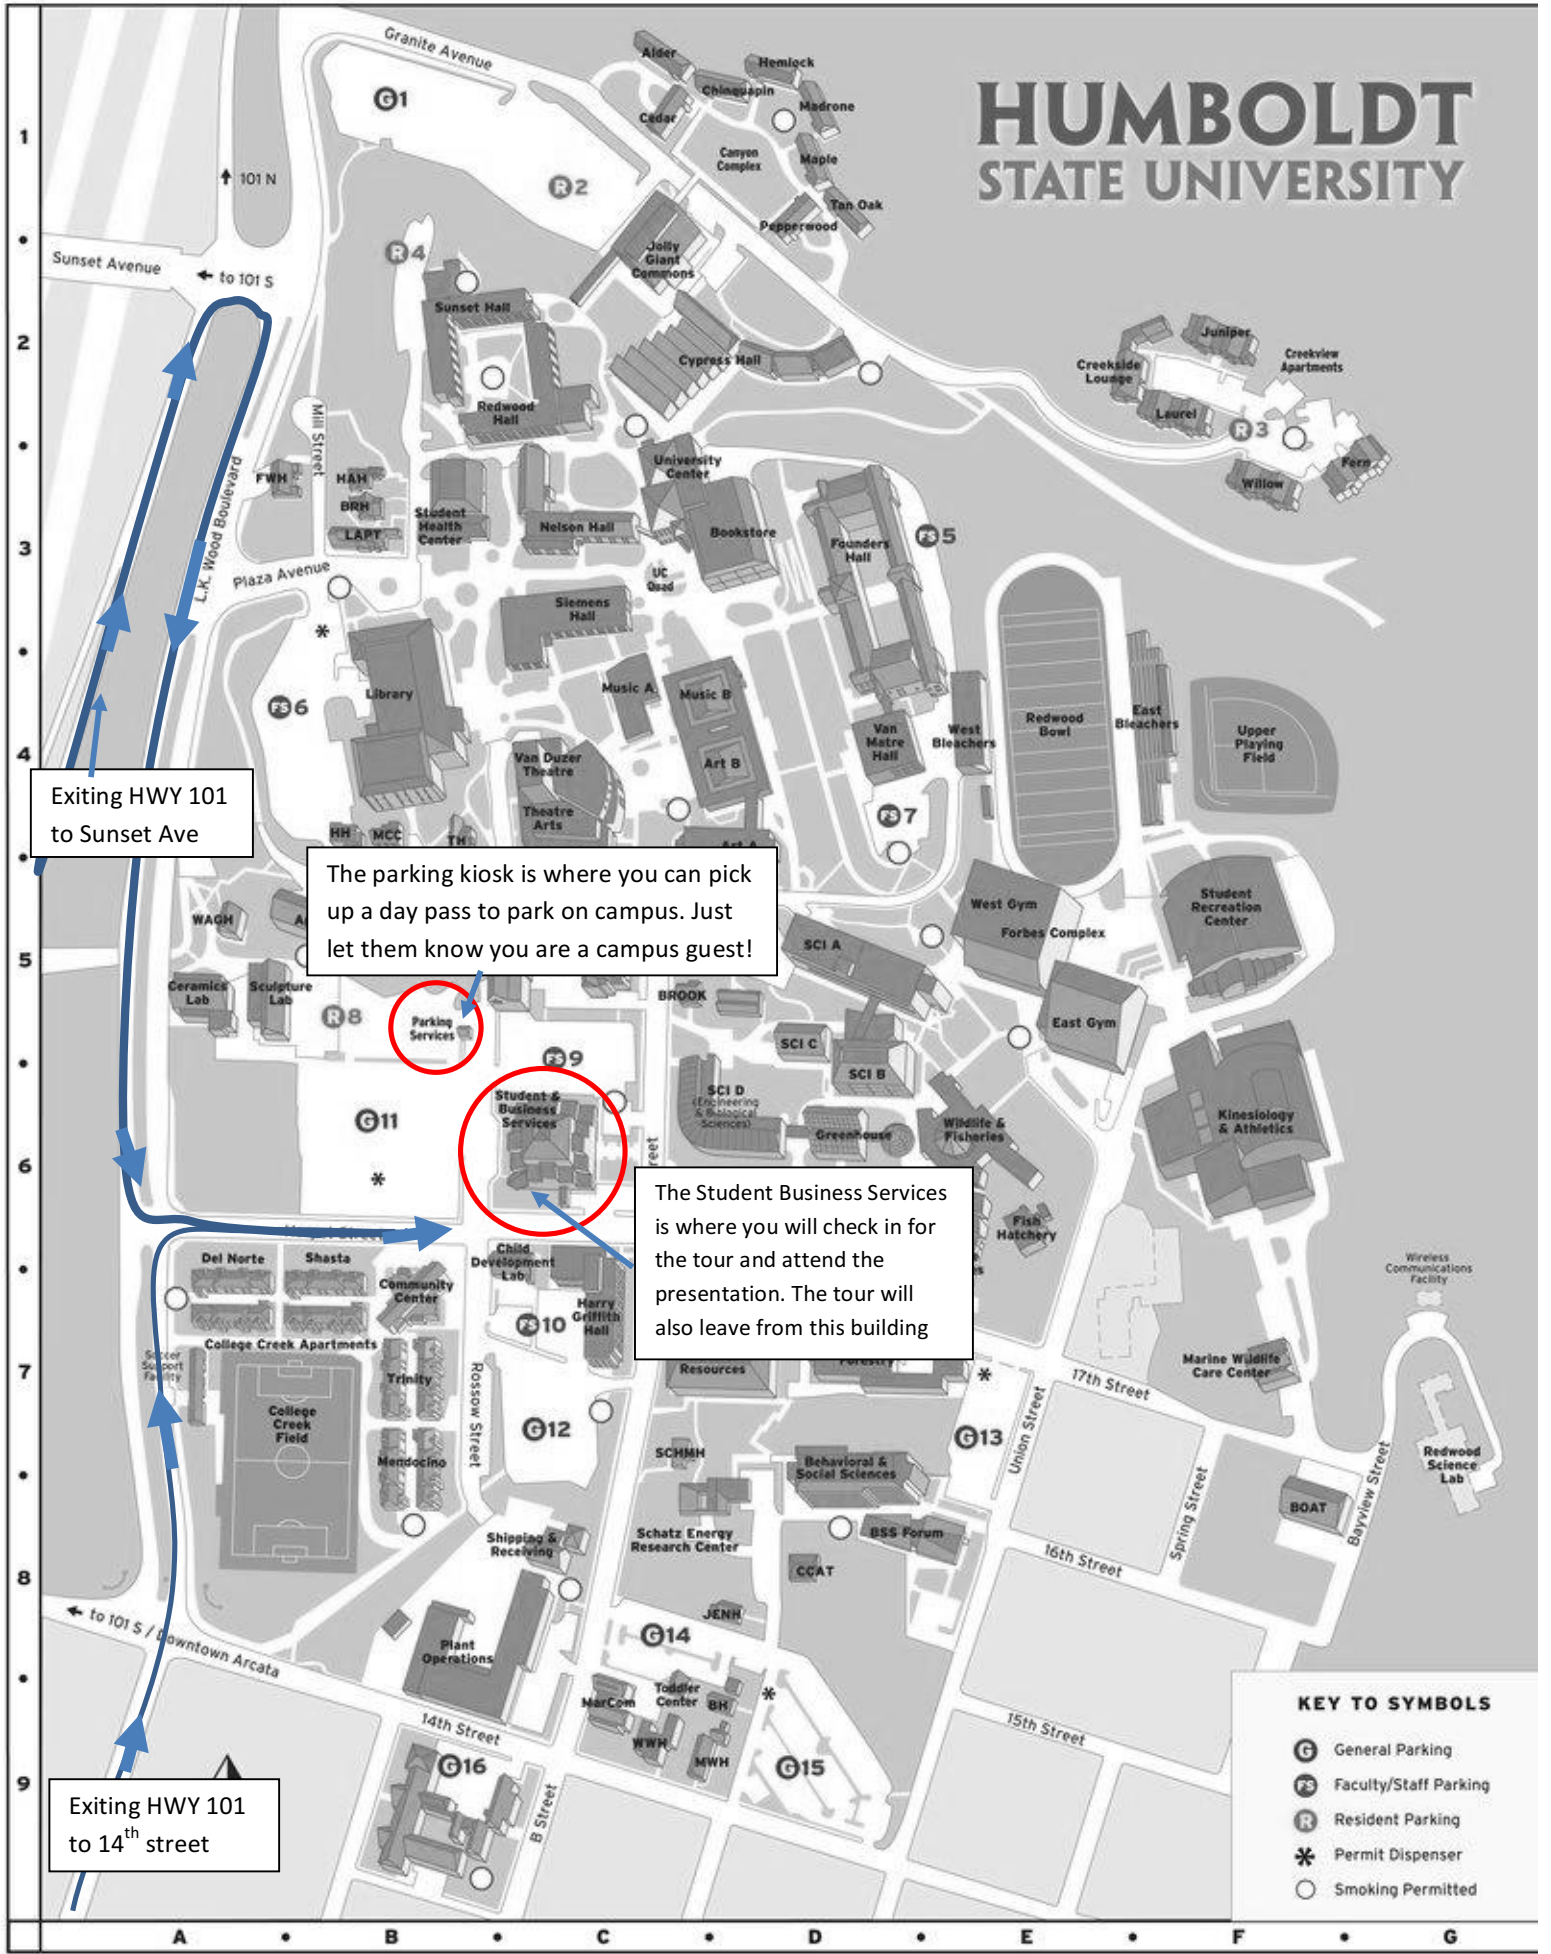

# HUMBOLDT STATE UNIVERSITY

Exiting HWY 101 to Sunset Ave

The parking kiosk is where you can pick up a day pass to park on campus. Just let them know you are a campus guest!

The Student Business Services is where you will check in for the tour and attend the presentation. The tour will also leave from this building

Exiting HWY 101 to 14<sup>th</sup> street

**KEY TO SYMBOLS**

- G** General Parking
- FS** Faculty/Staff Parking
- R** Resident Parking
- \*** Permit Dispenser
- Smoking Permitted