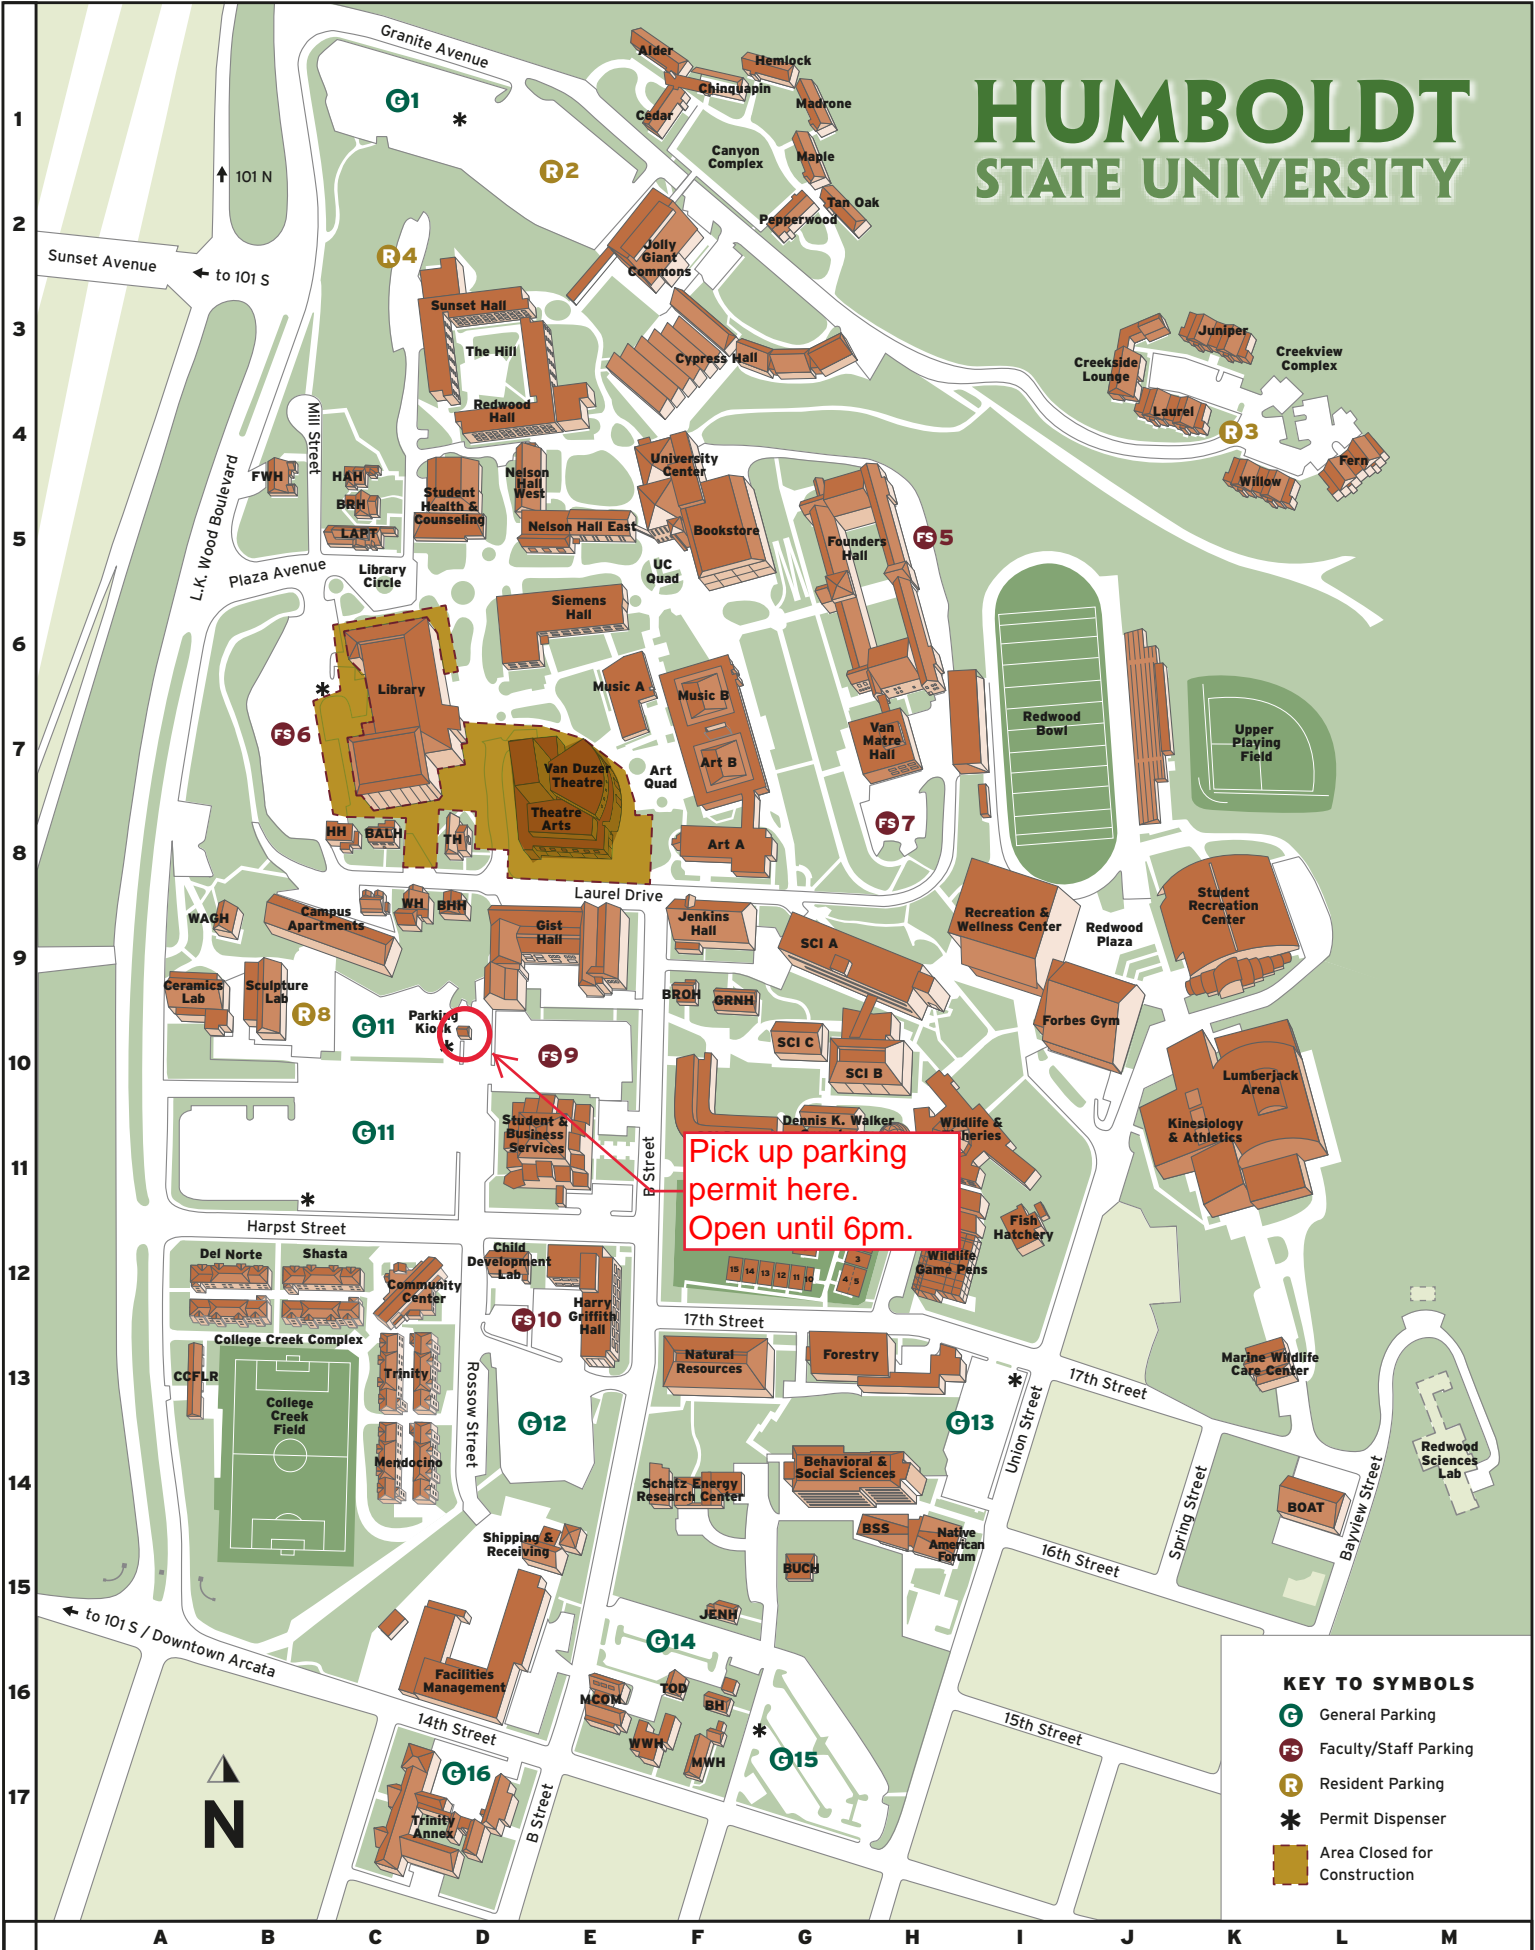

HUMBOLDT STATE UNIVERSITY

Pick up parking permit here.
Open until 6pm.

KEY TO SYMBOLS

- ⓐ General Parking
- ⓕ Faculty/Staff Parking
- Ⓡ Resident Parking
- ✳ Permit Dispenser
- Area Closed for Construction